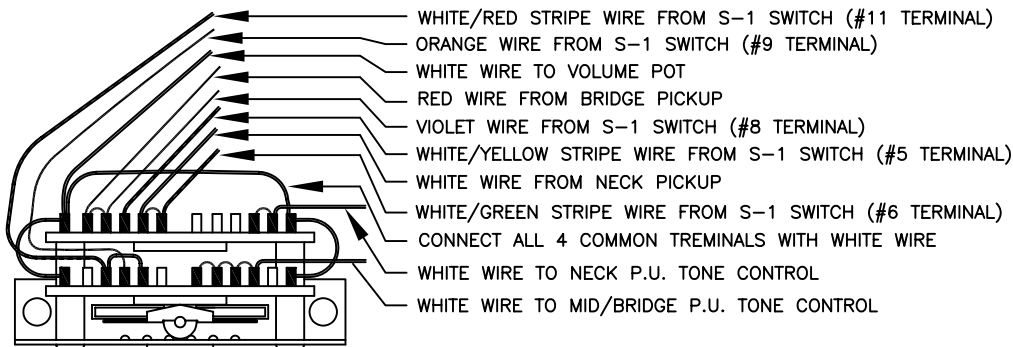

WIRING DIAGRAM

S-1 SWITCH TERMINAL NUMBERS

S-1 SWITCH WIRING DETAIL

LEVER SWITCH WIRING DETAIL